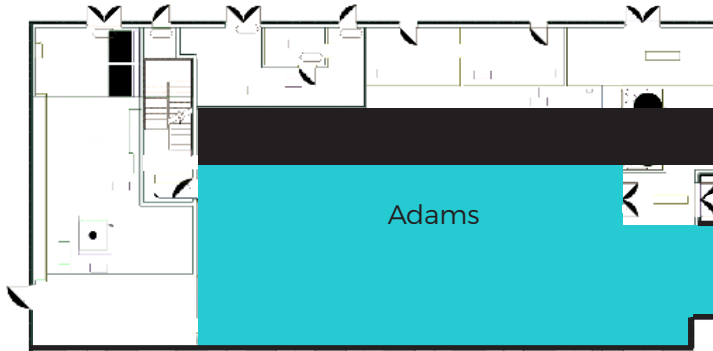

HOTEL INTERURBAN

FLOOR PLANS

FIRST FLOOR